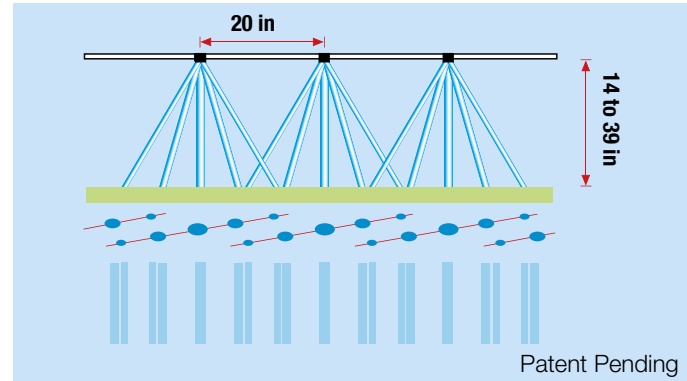

HARDI QUINTASTREAM nozzles

Five [5] streams of liquid are distributed at different angles and flows by each Quintastream nozzle. Highest flow is from the middle stream and lowest in the outer, overlapping streams. HARDI QUINTASTREAM can be mounted using the Filter casing #727737. (includes gasket but no screen) (O-ring #10423503)

- The fastest way to convert your sprayer into a high precision fertilizer applicator
- 5 solid streams that minimize crop scorching
- Particularly important for wide booms at fast speeds
- ISO standard for easy calibration
- Turn and Clean key for restrictor removal
- Boom height 14" to 39"

Uniquely, this - patent pending - system allows for boom movements that do not influence distribution.

	PSI	GPM	GPA at MPH									
			6	7	8	10	12	14	16	18		
015-Green	20	0.106	-	5.3	4.5	3.9	3.2	2.6	2.3	2.0	1.8	
	30	0.130	-	6.4	5.5	4.8	3.9	3.2	2.8	2.4	2.1	
	40	0.150	-	7.4	6.4	5.6	4.5	3.7	3.2	2.8	2.5	
	50	0.168	-	8.3	7.1	6.2	5.0	4.2	3.6	3.1	2.8	
	60	0.184	-	9.1	7.8	6.8	5.5	4.5	3.9	3.4	3.0	
	70	0.198	-	9.8	8.4	7.4	5.9	4.9	4.2	3.7	3.3	
				COLORTIP	372011 (6 pcs. 750680)				SINGLE 372002 (6 pcs. 750671)			

02-Yellow	20	0.144	-	7.0	6.0	5.3	4.2	3.5	3.0	2.6	2.3	
	30	0.173	-	8.6	7.3	6.4	5.1	4.3	3.7	3.2	2.9	
	40	0.200	-	9.9	8.5	7.4	5.9	5.0	4.2	3.7	3.3	
	50	0.224	-	11.1	9.5	8.3	6.6	5.5	4.7	4.2	3.7	
	60	0.245	-	12.1	10.4	9.1	7.3	6.1	5.2	4.5	4.0	
	70	0.265	-	13.1	11.2	9.8	7.9	6.5	5.6	4.9	4.4	
				COLORTIP	372012 (6 pcs. 750681)				SINGLE 372003 (6 pcs. 750672)			

03-Blue	20	0.212	-	10.5	9.0	7.9	6.3	5.3	4.5	3.9	3.5	
	30	0.260	-	12.9	11.0	9.6	7.7	6.4	5.5	4.8	4.3	
	40	0.300	-	14.9	12.7	11.1	8.9	7.4	6.4	5.6	5.0	
	50	0.335	-	16.6	14.2	12.5	10.0	8.3	7.1	6.2	5.5	
	60	0.367	-	18.2	15.6	13.6	10.9	9.1	7.8	6.8	6.1	
	70	0.397	-	19.6	16.8	14.7	11.8	9.8	8.4	7.4	6.5	
				COLORTIP	372013 (6 pcs. 750682)				SINGLE 372004 (6 pcs. 750673)			

04-Red	20	0.283	-	14.0	12.0	10.5	8.4	7.0	6.0	5.3	4.7	
	30	0.346	-	17.1	14.7	12.9	10.3	8.6	7.3	6.4	5.7	
	40	0.400	-	19.8	17.0	14.9	11.9	9.9	8.5	7.4	6.6	
	50	0.447	-	22.1	19.0	16.6	13.3	11.1	9.5	8.3	7.4	
	60	0.490	-	24.2	20.8	18.2	14.5	12.1	10.4	9.1	8.1	
	70	0.529	-	26.2	22.5	19.6	15.7	13.1	11.2	9.8	8.7	
				COLORTIP	372014 (6 pcs. 750683)				SINGLE 372005 (6 pcs. 750674)			

05-Brown	20	0.354	-	17.5	15.0	13.1	10.5	8.8	7.5	6.6	5.8	
	30	0.433	-	21.4	18.4	16.1	12.9	10.7	9.2	8.0	7.1	
	40	0.500	-	24.8	21.2	18.6	14.9	12.4	10.6	9.3	8.3	
	50	0.559	-	27.7	23.7	20.8	16.6	13.8	11.9	10.4	9.2	
	60	0.612	-	30.3	26.0	22.7	18.2	15.2	13.0	11.4	10.1	
	70	0.661	-	32.7	28.1	24.6	19.6	16.4	14.0	12.3	10.9	
				COLORTIP	372015 (6 pcs. 750684)				SINGLE 372006 (6 pcs. 750675)			

	PSI	GPM	GPA at MPH									
			6	7	8	10	12	14	16	18		
06-Grey	20	0.424	-	21.0	18.0	15.8	12.6	10.5	9.0	7.9	7.0	
	30	0.520	-	25.7	22.0	19.3	15.4	12.9	11.0	9.6	8.6	
	40	0.600	-	29.7	25.5	22.3	17.8	14.9	12.7	11.1	9.9	
	50	0.671	-	33.2	28.5	24.9	19.9	16.6	14.2	12.5	11.1	
	60	0.735	-	36.4	31.2	27.3	21.8	18.2	15.6	13.6	12.1	
	70	0.794	-	39.3	33.7	29.5	23.6	19.6	16.8	14.7	13.1	
				COLORTIP	372016 (6 pcs. 750685)				SINGLE 372007 (6 pcs. 750676)			

08-White	20	0.566	-	28.0	24.0	21.0	16.8	14.0	12.0	10.5	9.3	
	30	0.693	-	34.3	29.4	25.7	20.6	17.1	14.7	12.9	11.4	
	40	0.800	-	39.6	33.9	29.7	23.8	19.8	17.0	14.9	13.2	
	50	0.894	-	44.3	37.9	33.2	26.6	22.1	19.0	16.6	14.8	
	60	0.980	-	48.5	41.6	36.4	29.1	24.2	20.8	18.2	16.2	
	70	1.058	-	52.4	44.9	39.3	31.4	26.2	22.5	19.6	17.5	
				COLORTIP	372017 (6 pcs. 750686)				SINGLE 372008 (6 pcs. 750677)			

10-Light blue	20	0.707	-	35.0	30.0	26.3	21.0	17.5	15.0	13.1	11.7	
	30	0.866	-	42.9	36.7	32.2	25.7	21.4	18.4	16.1	14.3	
	40	1.000	-	49.5	42.4	37.1	29.7	24.8	21.2	18.6	16.5	
	50	1.118	-	55.3	47.4	41.5	33.2	27.7	23.7	20.8	18.4	
	60	1.225	-	60.6	52.0	45.5	36.4	30.3	26.0	22.7	20.2	
	70	1.323	-	65.5	56.1	49.1	39.3	32.7	28.1	24.6	21.8	
				COLORTIP	372018 (6 pcs. 750687)				SINGLE 372009 (6 pcs. 750678)